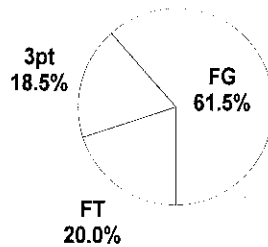

Scoring Distribution

Scoring Locations

By Period	FG	FGA	FG%	3Pt	3PA	3P%	FT	FTA	FT%	PTS	ORB	DRB	TR	PF	AST	TO	BS	ST	P/S
1st Period	3	9	33.3	1	3	33.3	1	4	25.0	8	4	5	9	2	3	8	0	2	0.73
2nd Period	3	18	16.7	1	6	16.7	0	0	0.00	7	7	6	13	0	0	7	0	1	0.39
3rd Period	4	11	36.4	0	3	0.00	1	5	20.0	9	2	4	6	3	0	6	1	2	0.69
4th Period	7	17	41.2	3	5	60.0	6	12	50.0	23	5	5	10	9	4	6	0	1	1.00
Game	17	55	30.9	5	17	29.4	8	21	38.1	47	18	20	38	14	7	27	1	6	0.72

Scoring Breakdown

Scoring Range

KHSAA Basketball - TEAM SHOT CHART for the Lexington Catholic Lady Knights  
 Mercy Jaguars vs. Lexington Catholic Lady Knights  
 DATE: 03/22/2006 TIME: 12 Noon CST SITE: Diddle Arena-Bowling Green, KY

Shot Summary	M/A	%	PTS
3Pt FG	4/16	25.0%	12
2Pt FG	20/37	54.1%	40
Layups - L	3/3	100.0%	6
Layups - R	6/6	100.0%	12
Dunks	0/0	0.0%	0
Putbacks	3/3	100.0%	6
Overall Shooting	24/53	45.3%	52
Free Throws	13/16	81.3%	13
Total Points			65

Scoring Distribution

Scoring Locations

By Period	FG	FGA	FG%	3Pt	3PA	3P%	FT	FTA	FT%	PTS	ORB	DRB	TR	PF	AST	TO	BS	ST	P/S
1st Period	7	16	43.8	1	5	20.0	2	2	100	17	4	4	8	2	3	3	0	2	1.00
2nd Period	6	12	50.0	1	4	25.0	0	0	0.00	13	0	8	8	2	4	5	0	4	1.08
3rd Period	8	18	44.4	2	6	33.3	0	0	0.00	18	6	6	12	5	2	4	1	4	1.00
4th Period	3	7	42.9	0	1	0.00	11	14	78.6	17	2	8	10	7	2	8	2	3	1.21
Game	24	53	45.3	4	16	25.0	13	16	81.3	65	12	26	38	16	11	20	3	13	1.07