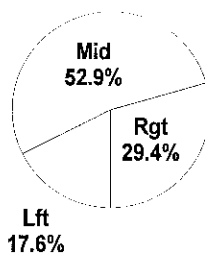

**KHSAA Basketball - TEAM SHOT CHART for the Mercy Jaguars**  
 Mercy Jaguars vs. Lexington Catholic Lady Knights  
 DATE: 03/22/2006 TIME: 12 Noon CST SITE: Diddle Arena-Bowling Green, KY

Shot Summary	M/A	%	PTS
3Pt FG	5/17	29.4%	15
2Pt FG	12/38	31.6%	24
Layups - L	1/1	100.0%	2
Layups - R	2/4	50.0%	4
Dunks	0/0	0.0%	0
Putbacks	2/8	25.0%	4
Overall Shooting	17/55	30.9%	39
Free Throws	8/21	38.1%	8
Total Points			47

Scoring Distribution

Scoring Locations

By Period	FG	FGA	FG%	3Pt	3PA	3P%	FT	FTA	FT%	PTS	ORB	DRB	TR	PF	AST	TO	BS	ST	P/S
1st Period	3	9	33.3	1	3	33.3	1	4	25.0	8	4	5	9	2	3	8	0	2	0.73
2nd Period	3	18	16.7	1	6	16.7	0	0	0.00	7	7	6	13	0	0	7	0	1	0.39
3rd Period	4	11	36.4	0	3	0.00	1	5	20.0	9	2	4	6	3	0	6	1	2	0.69
4th Period	7	17	41.2	3	5	60.0	6	12	50.0	23	5	5	10	9	4	6	0	1	1.00
Game	17	55	30.9	5	17	29.4	8	21	38.1	47	18	20	38	14	7	27	1	6	0.72