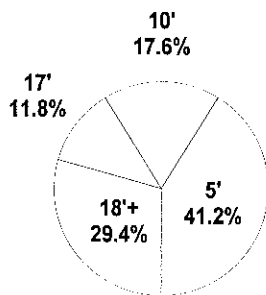

**KHSAA Basketball - TEAM SHOT CHART for the Mercy Jaguars**  
 Mercy Jaguars vs. Lexington Catholic Lady Knights  
 DATE: 03/22/2006 TIME: 12 Noon CST SITE: Diddle Arena-Bowling Green, KY

Shot Summary	M/A	%	PTS
3Pt FG	5/17	29.4%	15
2Pt FG	12/38	31.6%	24
Layups - L	1/1	100.0%	2
Layups - R	2/4	50.0%	4
Dunks	0/0	0.0%	0
Putbacks	2/8	25.0%	4
Overall Shooting	17/55	30.9%	39
Free Throws	8/21	38.1%	8
Total Points			47

Scoring Distribution

Scoring Locations

By Period	FG	FGA	FG%	3Pt	3PA	3P%	FT	FTA	FT%	PTS	ORB	DRB	TR	PF	AST	TO	BS	ST	P/S
1st Period	3	9	33.3	1	3	33.3	1	4	25.0	8	4	5	9	2	3	8	0	2	0.73
2nd Period	3	18	16.7	1	6	16.7	0	0	0.00	7	7	6	13	0	0	7	0	1	0.39
3rd Period	4	11	36.4	0	3	0.00	1	5	20.0	9	2	4	6	3	0	6	1	2	0.69
4th Period	7	17	41.2	3	5	60.0	6	12	50.0	23	5	5	10	9	4	6	0	1	1.00
Game	17	55	30.9	5	17	29.4	8	21	38.1	47	18	20	38	14	7	27	1	6	0.72

Scoring Breakdown

Scoring Range

KHSAA Basketball - TEAM SHOT CHART for the Lexington Catholic Lady Knights  
 Mercy Jaguars vs. Lexington Catholic Lady Knights  
 DATE: 03/22/2006 TIME: 12 Noon CST SITE: Diddle Arena-Bowling Green, KY