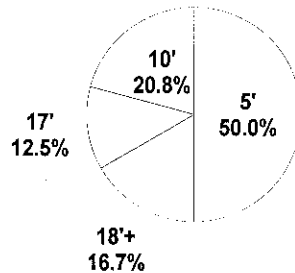

KHSAA Basketball - TEAM SHOT CHART for the Lexington Catholic Lady Knights
Mercy Jaguars vs. Lexington Catholic Lady Knights
DATE: 03/22/2006 TIME: 12 Noon CST SITE: Diddle Arena-Bowling Green, KY

Shot Summary	M/A	%	PTS
3Pt FG	4/16	25.0%	12
2Pt FG	20/37	54.1%	40
Layups - L	3/3	100.0%	6
Layups - R	6/6	100.0%	12
Dunks	0/0	0.0%	0
Putbacks	3/3	100.0%	6
Overall Shooting	24/53	45.3%	52
Free Throws	13/16	81.3%	13
Total Points			65

By Period	FG	FGA	FG%	3Pt	3PA	3P%	FT	FTA	FT%	PTS	ORB	DRB	TR	PF	AST	TO	BS	ST	P/S
1st Period	7	16	43.8	1	5	20.0	2	2	100	17	4	4	8	2	3	3	0	2	1.00
2nd Period	6	12	50.0	1	4	25.0	0	0	0.00	13	0	8	8	2	4	5	0	4	1.08
3rd Period	8	18	44.4	2	6	33.3	0	0	0.00	18	6	6	12	5	2	4	1	4	1.00
4th Period	3	7	42.9	0	1	0.00	11	14	78.6	17	2	8	10	7	2	8	2	3	1.21
Game	24	53	45.3	4	16	25.0	13	16	81.3	65	12	26	38	16	11	20	3	13	1.07

Scoring Breakdown

Scoring Range