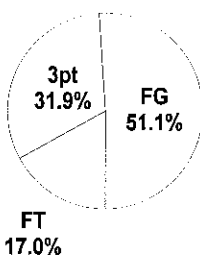

Shot Summary	M/A	%	PTS
3Pt FG	5/17	29.4%	15
2Pt FG	12/38	31.6%	24
Layups - L	1/1	100.0%	2
Layups - R	2/4	50.0%	4
Dunks	0/0	0.0%	0
Putbacks	2/8	25.0%	4
Overall Shooting	17/55	30.9%	39
Free Throws	8/21	38.1%	8
Total Points			47

Scoring Distribution